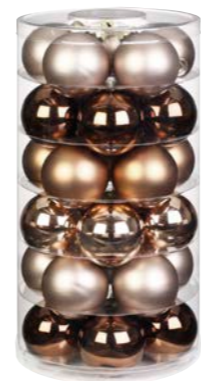

15101

ELEGANT LOUNGE