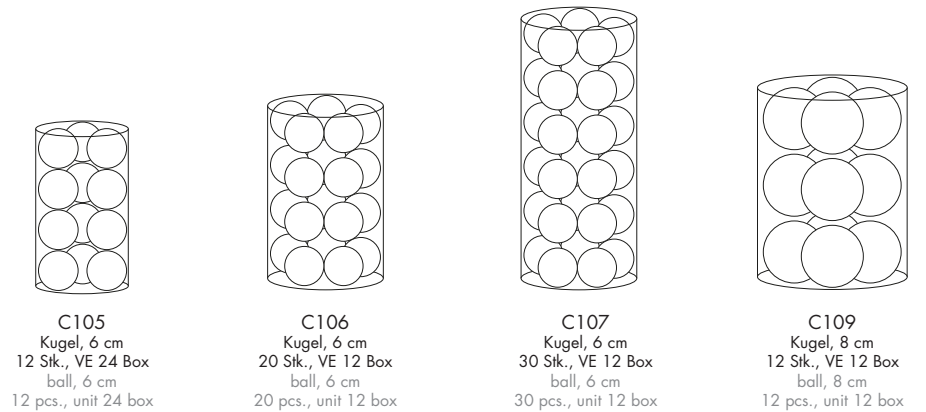

IRISIEREND

Wie zarte Seifenblasen wirken die transparenten Kugeln. In Bezug auf den Winter erinnern sie an Tropfen von Eiszapfen, die in der Sonne schmelzen. Durch den regenbogenfarbigen Schimmer gibt es zahlreiche Kombinationsmöglichkeiten.

Kombinationen: Alle Farben

IRIDESCENT

The transparent balls look like delicate soap bubbles. In terms of winter, they remind of drops of icicles melting in the sun. The rainbow-coloured shimmer offers numerous possible combinations.

Combinations: All Colours

TREND 2020 ★ *Tender Rose*