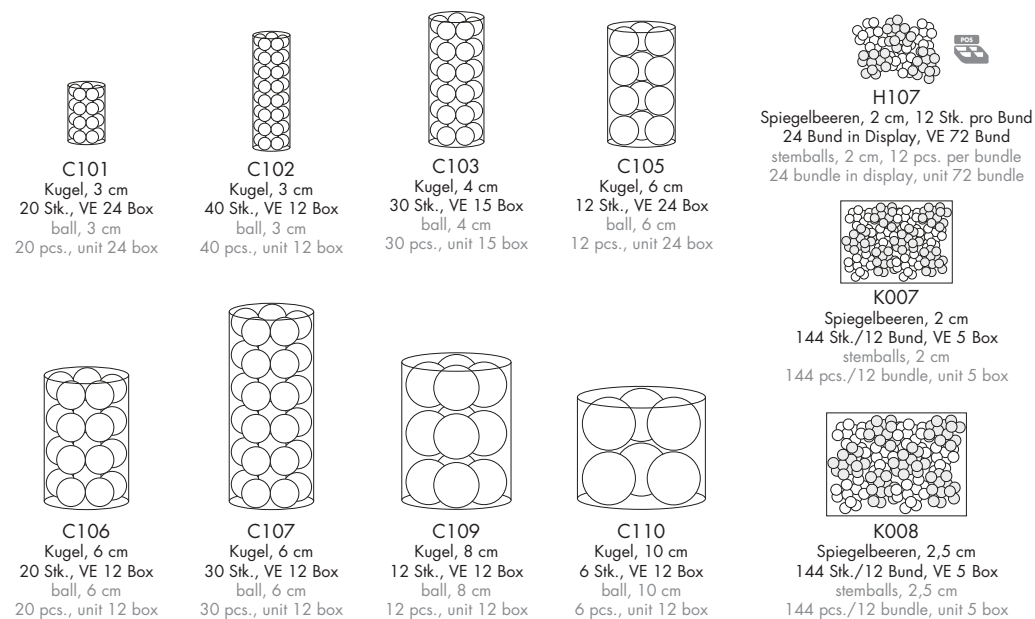

SHINY SILVER

Silber ist zwar edel und elegant, vermittelt aber Kühle. Silberglanz passt meist besser zu den Materialien moderner Wohnwelten, die auch eher kühl sind, wie Beton, Stahl und Glas.

Kombinationen: Weiß, Schwarz, Blau, Violett, kühles Grün, Rot.

SHINY SILVER

Silver is noble and elegant, but it conveys a feeling of coolness. In most cases, silver shiny goes better with the materials of modern living environments which are rather cool as well, e.g. cement, steel and glass.

Combinations: White, Black, Blue, Violet, Cool Green, Red.

★ White Christmas ★