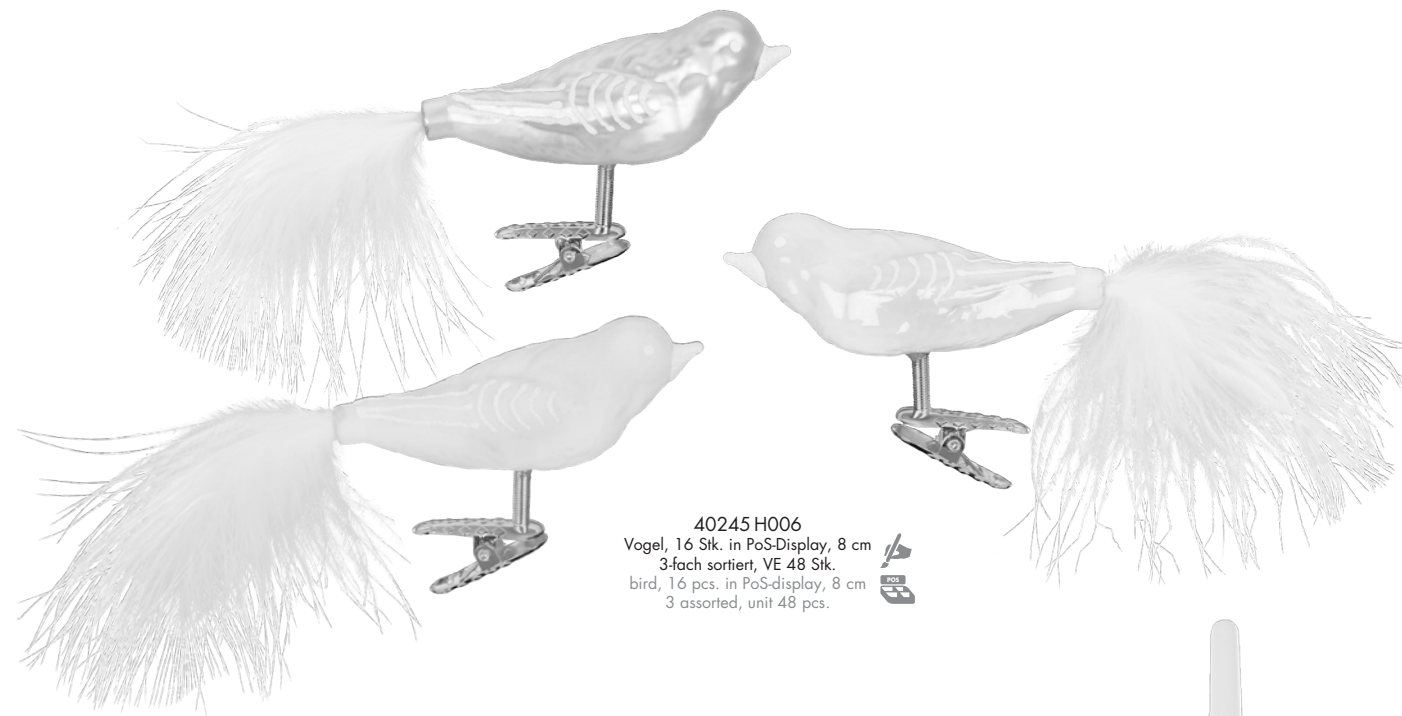

64426 H120  
Zapfen  
14 cm, VE 12 Stk.  
cone  
14 cm, unit 12 pcs.

CHRISTMAS  
GOODS  
by Inge

40245 H006  
Vogel, 16 Stk. in PoS-Display, 8 cm  
3-fach sortiert, VE 48 Stk.  
bird, 16 pcs. in PoS-display, 8 cm  
3 assorted, unit 48 pcs.